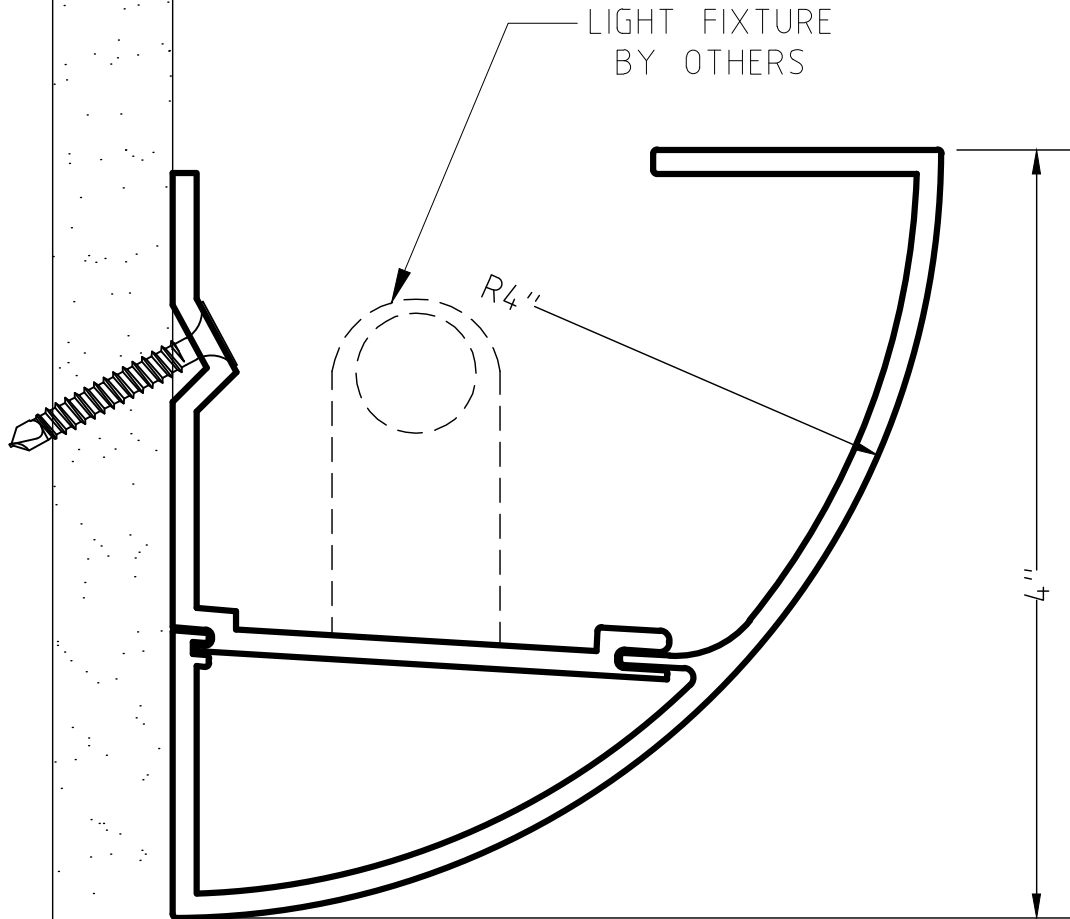

5A

LC-4.0-WM

Columbia Architectural Products, Inc.
10722 Tucker Street
Beltsville, MD 20705
Tel: 301-937-4383
Fax: 301-937-6850

4" RADIUS LIGHT COVE
MICROFLUORESCENT T5